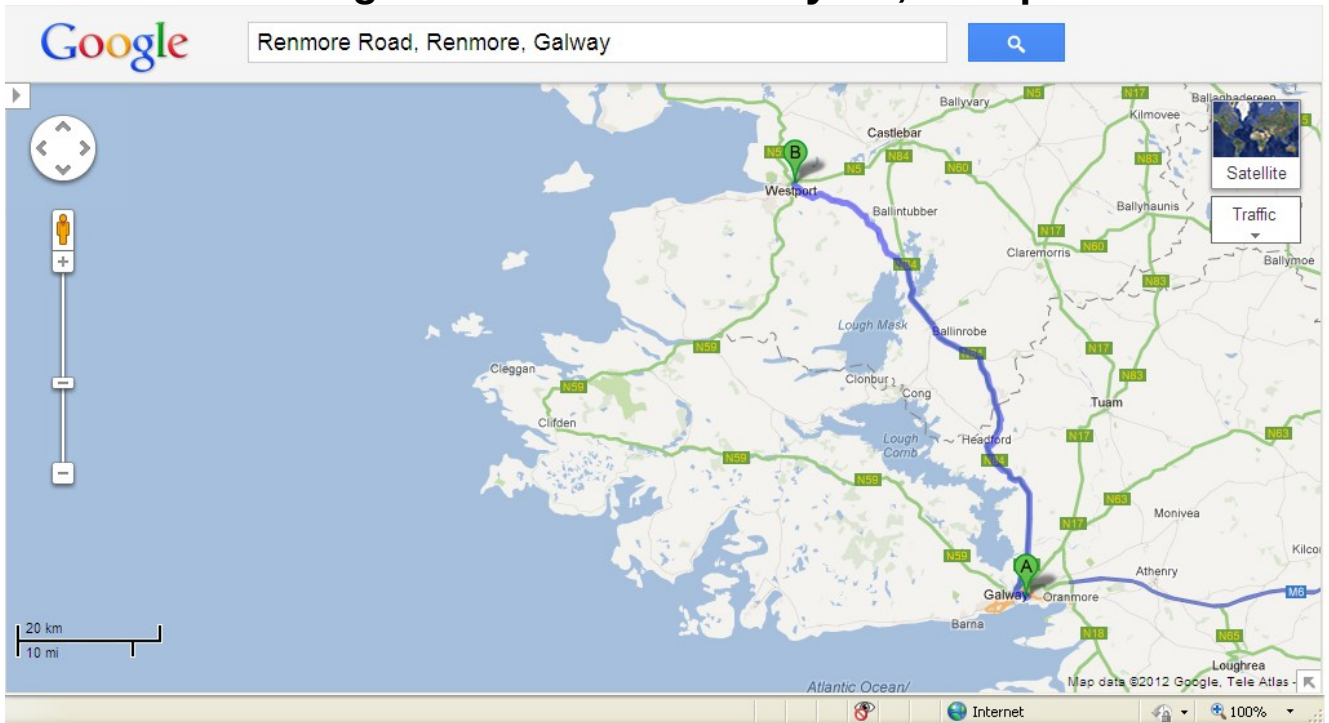

## Driving directions to Distillery Rd, Westport

**A** Renmore Scout Den, Renmore Ave, Renmore, Galway, Ireland

1. Head **northwest** on **Renmore Ave** 300 m
2. Turn **right** onto **Renmore Rd** 200 m
3. Turn **left** onto **Dublin Rd** 900 m
4. Continue onto **Moneenageisha Rd** 300 m
5. At **Joyce Roundabout**, take the **2nd** exit onto **Sean Mulvoy Rd** 650 m
6. At **Bodkin Roundabout**, take the **4th** exit onto **Headford Rd/N6** 650 m
7. At **Kirwan Roundabout**, take the **2nd** exit onto **Headford Rd/N84** 24.0 km  
Continue to follow N84
8. Turn **right** onto **Headford Rd/N84** 22.8 km  
Continue to follow N84
9. Turn **left** onto **Bridge St/N84** 9.6 km  
Continue to follow N84
10. Turn **left** onto **R330** 3.3 km
11. Turn **right** to stay on **R330** 18.2 km
12. At the roundabout, take the **2nd** exit onto **Distillery Rd** 170 m

**B** Distillery Rd  
Westport, Co. Mayo, Ireland